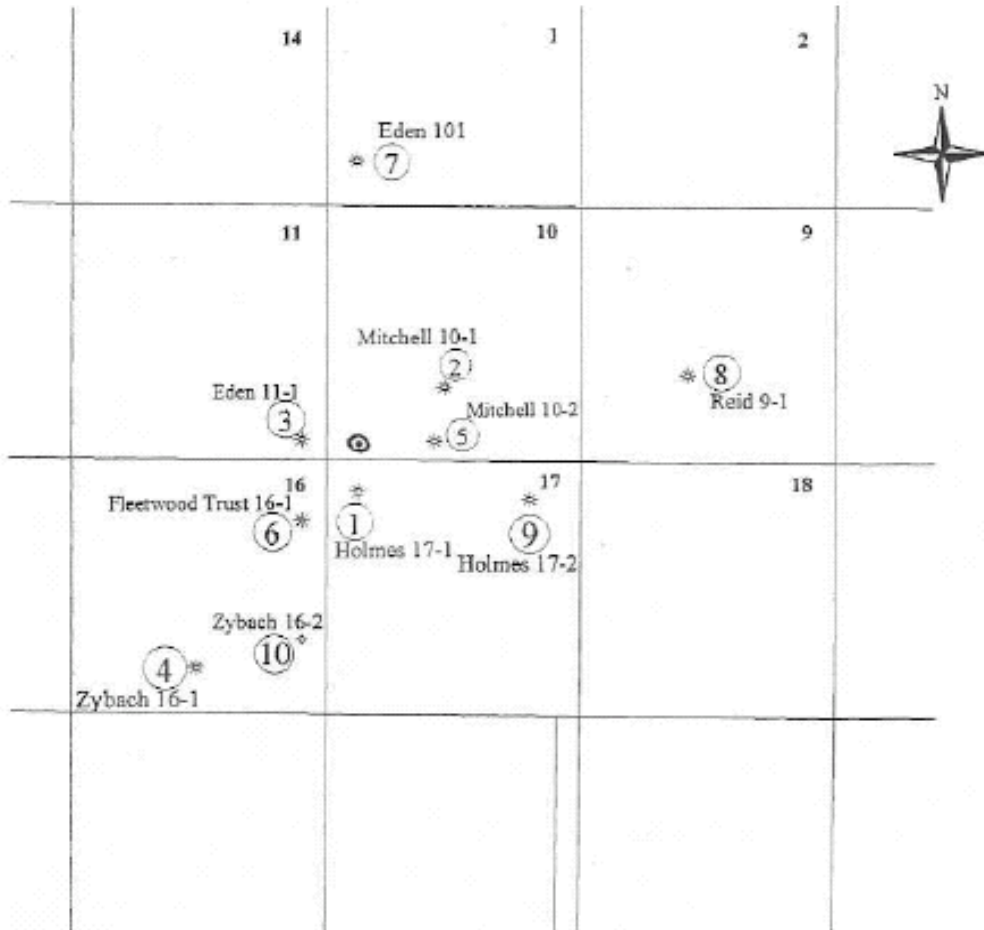

WEST PARK FIELD AREA

Map Code	Well Name	Spud Date
①	Holmes 17-1	9/15/93
②	Mitchell 10-1	4/21/94
③	Eden 11-1	11/13/94
④	Zybach 16-1	2/25/96
⑤	Mitchell 10-2	4/27/96
⑥	Fleetwood Trust 16-1	10/4/96
⑦	Eden 101	3/19/97
⑧	Reid 9-1	7/27/97
⑨	Holmes 17-2	2/7/98
⑩	Zybach 16-2	4/23/98

0 3000 6000 Feet